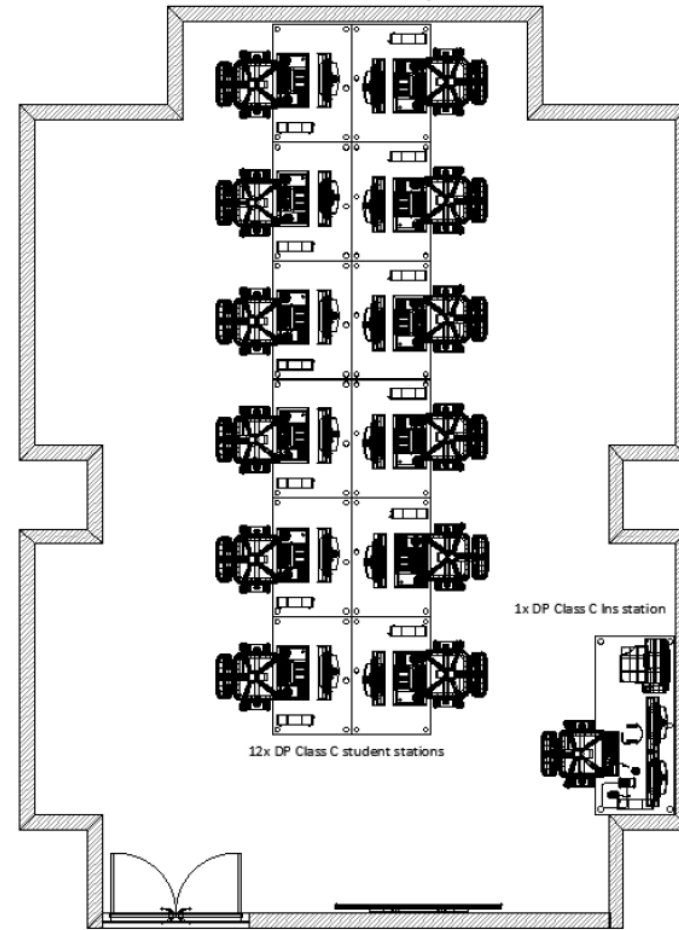

SIMULATOR N.10

CARGO/ENGINE/HV FULL MISSION SIMULATOR SYSTEM + 23 DT WORKSTATIONS

DIMENSIONS : 200m² x 2,5 m. in h

SIMULATOR N.10

CARGO/ENGINE/HV FULL MISSION SIMULATOR SYSTEM + 23 DESKTOP WORKSTATIONS

DIMENSIONS : 200m² x 2,5 m. in h

SIMULATOR N.11

FULL MISSION OFFSHORE, JACK-UP, DP & CRANE MANEUVERING DNV CLASS A
+ 12 DP DESKTOP DNV CLASS C

DIMENSIONS: 200m² x 2,5 m. in h

SIMULATOR N.1

FULL MISSION OFFSHORE, JACK-UP, DP & CRANE MANEUVERING DNV CLASS A
+ 12 DP DESKTOP DNV CLASS C

DIMENSIONS: 200m² x 2,5 m. in h

SIMULATOR N.1

FULL MISSION OFFSHORE, JACK-UP, DP & CRANE MANEUVERING DNV CLASS A
+ 12 DP DESKTOP DNV CLASS C

DIMENSIONS: 200m² x 2,5 m. in h

FINAL DESTINATION CONFIRMED

FINAL DESTINATION CONFIRMED