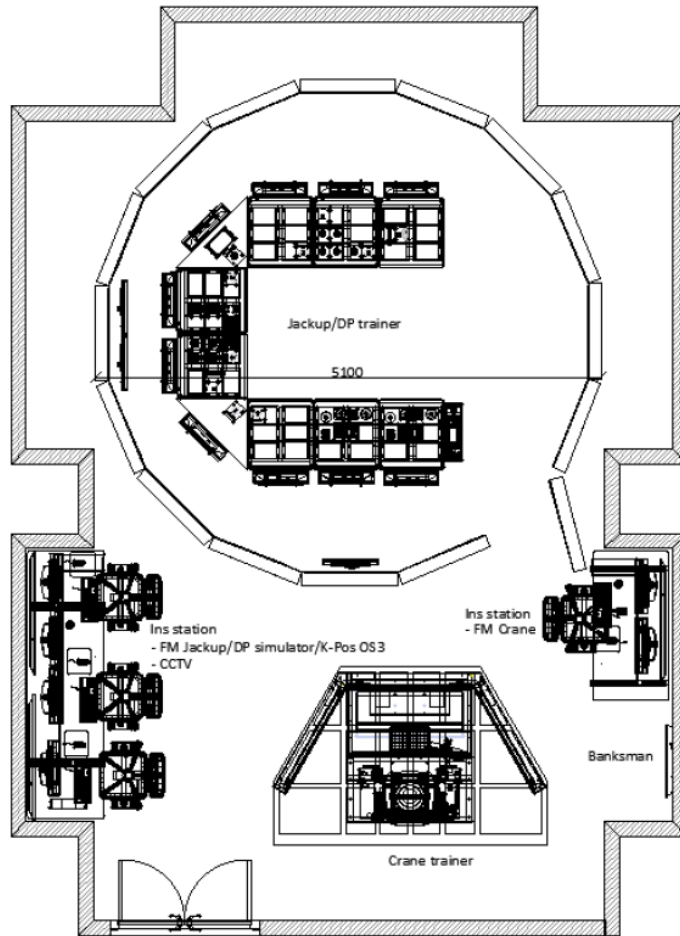

SIMULATOR N.10

CARGO/ENGINE/HV FULL MISSION SIMULATOR SYSTEM + 23 DT WORKSTATIONS

DIMENSIONS : 200m² x 2,5 m. in h

SIMULATOR N.10

CARGO/ENGINE/HV FULL MISSION SIMULATOR SYSTEM + 23 DESKTOP WORKSTATIONS

DIMENSIONS : 200m² x 2,5 m. in h

SIMULATOR N.11

FULL MISSION OFFSHORE, JACK-UP, DP & CRANE MANEUVERING DNV CLASS A
+ 12 DP DESKTOP DNV CLASS C

DIMENSIONS: 200m² x 2,5 m. in h

SIMULATOR N.1

FULL MISSION OFFSHORE, JACK-UP, DP & CRANE MANEUVERING DNV CLASS A
+ 12 DP DESKTOP DNV CLASS C

DIMENSIONS: 200m² x 2,5 m. in h

SIMULATOR N.1

FULL MISSION OFFSHORE, JACK-UP, DP & CRANE MANEUVERING DNV CLASS A
+ 12 DP DESKTOP DNV CLASS C

DIMENSIONS: 200m² x 2,5 m. in h

FINAL DESTINATION CONFIRMED

FINAL DESTINATION CONFIRMED