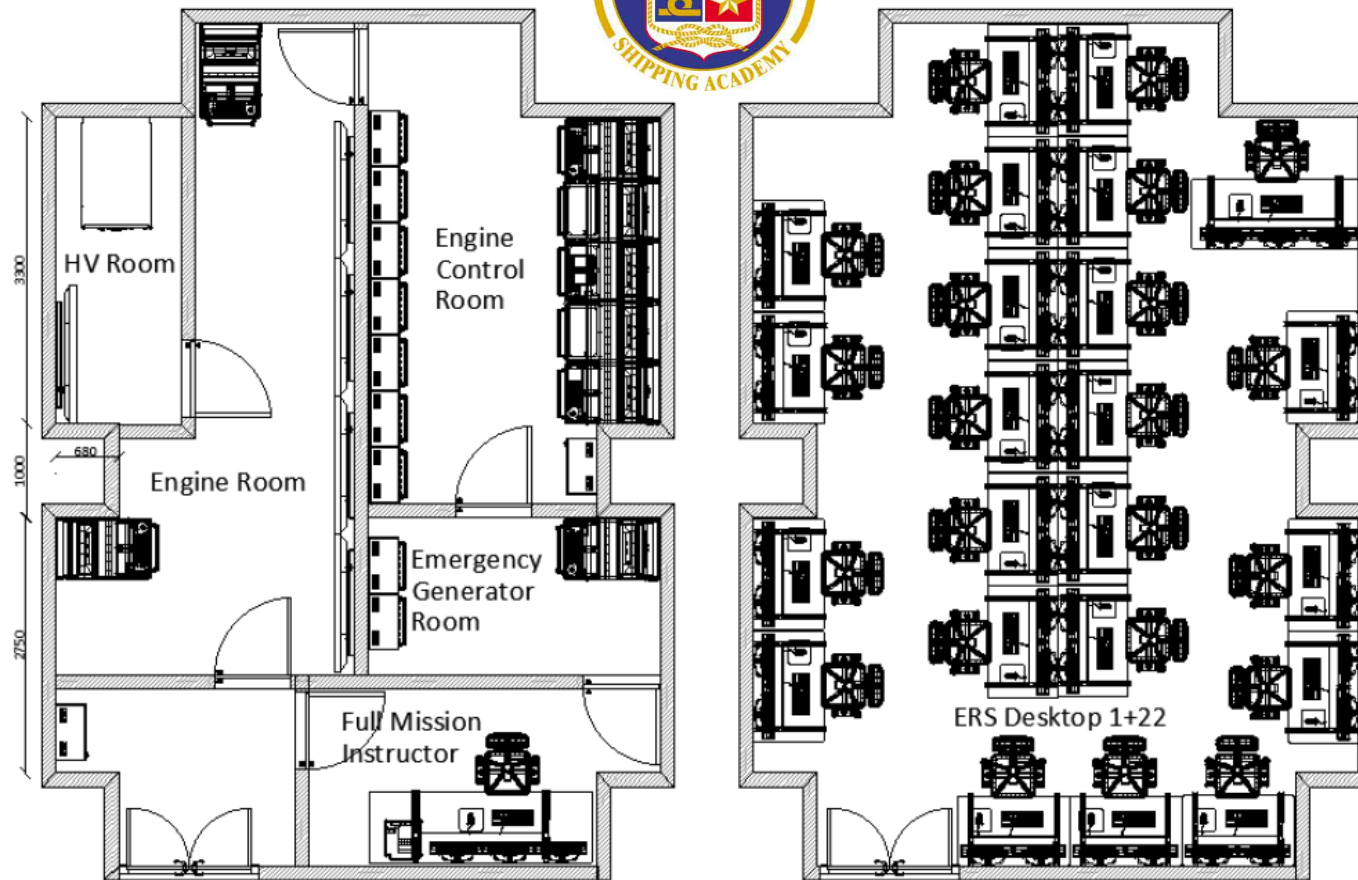

DIMENSIONS: 50m² x 2,5 m. in h

SIMULATORS N.4/5/6/7/8/9

1 BRIDGE «C» (DNV CLASS A), 5 BRIDGES/CUBICOLI «D-E-F-G-H» (DNV CLASS B), 1 FULL MISSION 360° TUG «I» (DNV CLASS B).

DIMENSIONS: 50m² x 2,5 m. in h

SIMULATOR N.10

CARGO/ENGINE/HV FULL MISSION SIMULATOR SYSTEM + 23 DT WORKSTATIONS

DIMENSIONS : 200m² x 2,5 m. in h

SIMULATOR N.10

CARGO/ENGINE/HV FULL MISSION SIMULATOR SYSTEM + 23 DESKTOP WORKSTATIONS

DIMENSIONS : 200m² x 2,5 m. in h

SIMULATOR N.11

FULL MISSION OFFSHORE, JACK-UP, DP & CRANE MANEUVERING DNV CLASS A
+ 12 DP DESKTOP DNV CLASS C

DIMENSIONS: 200m² x 2,5 m. in h

SIMULATOR N.1

FULL MISSION OFFSHORE, JACK-UP, DP & CRANE MANEUVERING DNV CLASS A
+ 12 DP DESKTOP DNV CLASS C