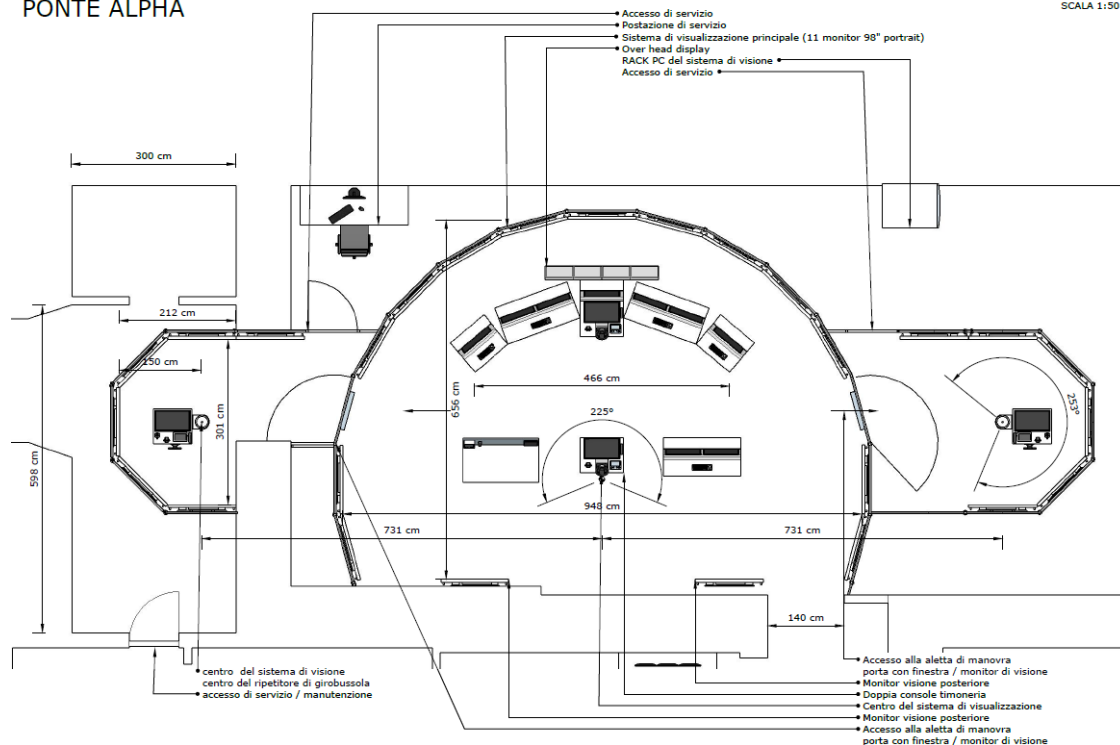

PONTE ALPHA

SCALA 1:50

SIMULATOR N.I – UPGRADING DEL PRECEDENTE PONTE “ALPHA” FULL MISSION BRIDGE (SIMULATOR DNV CLASS A)

DIMENSIONS : 350 m² x min.6,5 m. in h + 100 m² x 2,5 m. in h x debriefing and instructor room