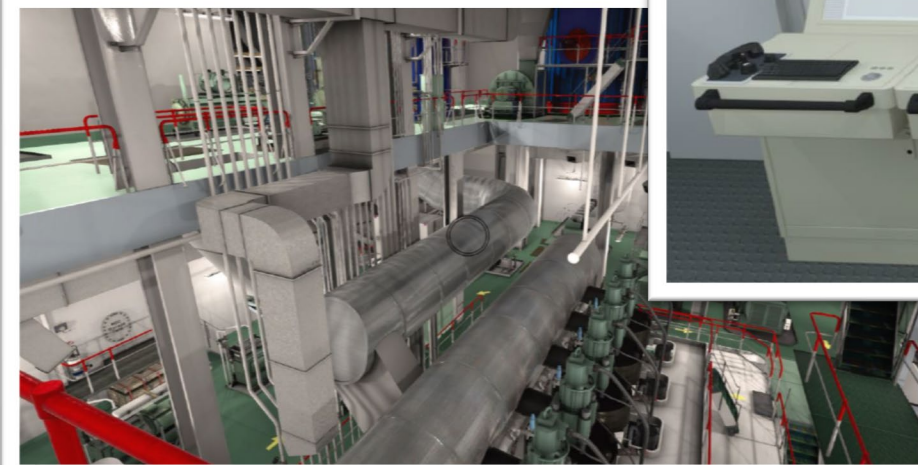

SIMULATOR N.10

CARGO/ENGINE/HV FULL MISSION SIMULATOR SYSTEM + 23 DT WORKSTATIONS

DIMENSIONS : 200m² x 2,5 m. in h