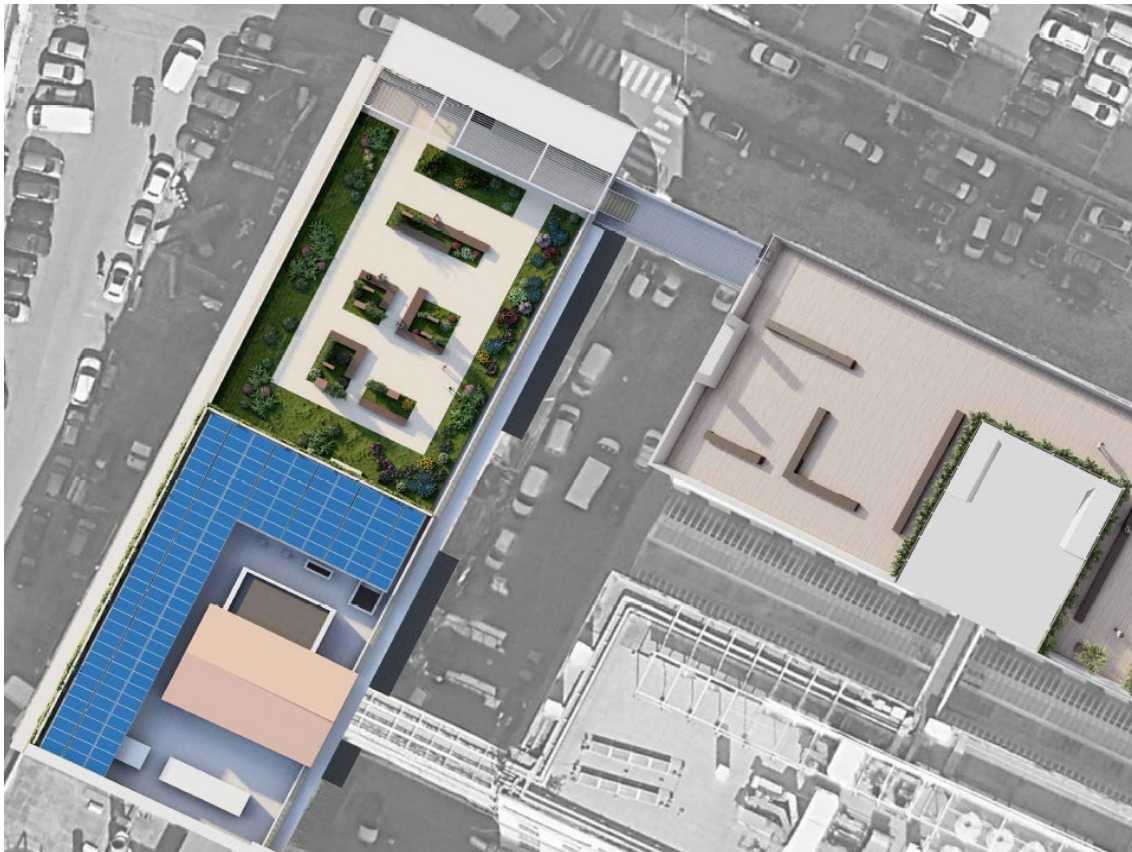

DIMENSIONS: 200m² x 2,5 m. in h

SIMULATOR N.1

FULL MISSION OFFSHORE, JACK-UP, DP & CRANE MANEUVERING DNV CLASS A
+ 12 DP DESKTOP DNV CLASS C

DIMENSIONS: 200m² x 2,5 m. in h

FINAL DESTINATION CONFIRMED

FINAL DESTINATION CONFIRMED